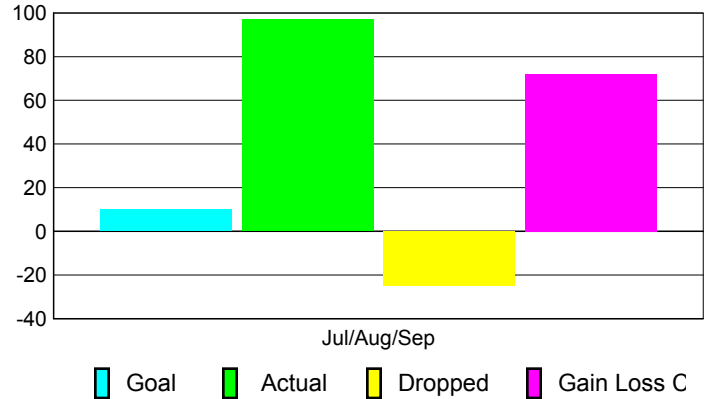

Membership Results 2010-2011

Goal, New, Dropped, Gain/Loss