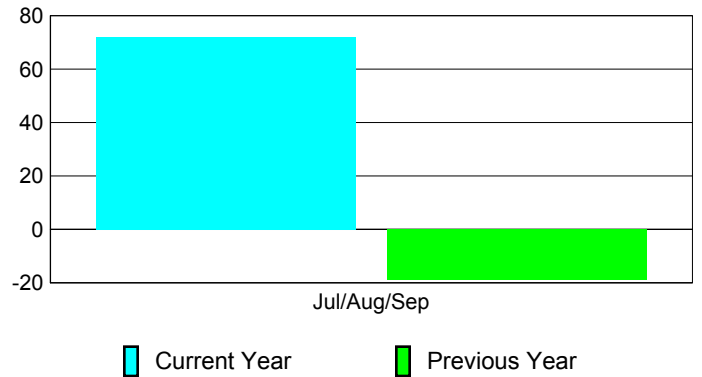

Comparison of Membership Gain/Loss

Current Year Compared to the Previous Year