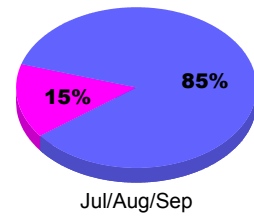

Membership Results
2010-2011

Membership
2009-2010

Month	Net Memb Goal	Actual New Memb	Actual Dropped Memb	Gain/Loss of Memb	Gain/Loss of Memb
Jul/Aug/Sep	10	97	-25	72	-19
Totals	10	97	-25	72	-19

Membership Results 2010-2011

Goal, New, Dropped, Gain/Loss

Comparison of Membership Gain/Loss

Current Year Compared to the Previous Year

Gender Comparison 2010-2011

■ Male ■ Female